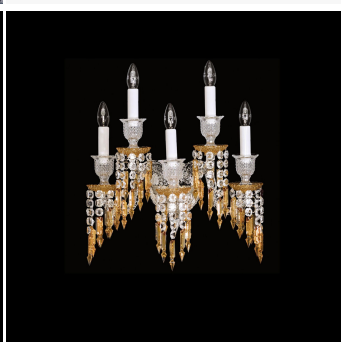

Images on this website are for reference only and may not accurately represent finishes, as appearance can vary depending on screen resolution, display settings, and print output.