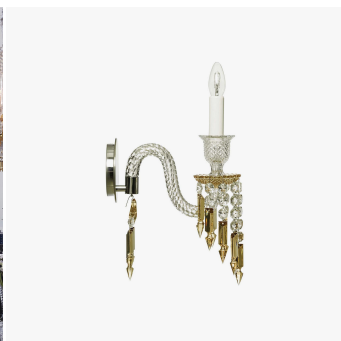

Zenith Wall Unit Charleston

COLLECTION

BACCARAT

MATERIALS

Crystal Glass, Metal

COLOURS

Clear, Champagne, Red

DIMENSIONS

Size 1

Width: 5.12" (13cm)
Depth: 11.02" (28cm)
Height: 18.5" (47cm)

Size 2

Width: 16.54" (42cm)
Depth: 12.2" (31cm)
Height: 18.11" (46cm)

Size 3

Width: 19.69" (50cm)
Depth: 12.6" (32cm)
Height: 22.05" (56cm)

Size 4

Width: 19.69" (50cm)
Depth: 14.96" (38cm)
Height: 22.05" (56cm)

Size 5

Width: 20.47" (52cm)
Depth: 12.6" (32cm)
Height: 44.09" (112cm)

ADDITIONAL DETAILS

Plate Dimension: Ø13cm x D2cm (Size 1), Ø15cm (Size 2, 3, 4 and 5)

Lamping: 1 x 40W E12 (Size 1), 2 x 40W E12 (Size 2),

Images on this website are for reference only and may not accurately represent finishes, as appearance can vary depending on screen resolution, display settings, and print output.