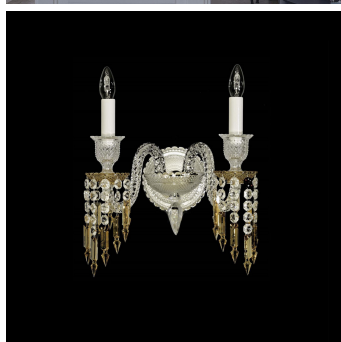

Zenith Wall Unit Charleston

COLLECTION

BACCARAT

MATERIALS

Crystal Glass, Metal

COLOURS

Clear, Champagne, Red

DIMENSIONS

Size 1

Width: 5.12" (13cm)
Depth: 11.02" (28cm)
Height: 18.5" (47cm)

Size 2

Width: 16.54" (42cm)
Depth: 12.2" (31cm)
Height: 18.11" (46cm)

Size 3

Width: 19.69" (50cm)
Depth: 12.6" (32cm)
Height: 22.05" (56cm)

Size 4

Width: 19.69" (50cm)
Depth: 14.96" (38cm)
Height: 22.05" (56cm)

Size 5

Width: 20.47" (52cm)
Depth: 12.6" (32cm)
Height: 44.09" (112cm)

ADDITIONAL DETAILS

Plate Dimension: Ø13cm x D2cm (Size 1), Ø15cm (Size 2, 3, 4 and 5)

Lamping: 1 x 40W E12 (Size 1), 2 x 40W E12 (Size 2),

Images on this website are for reference only and may not accurately represent finishes, as appearance can vary depending on screen resolution, display settings, and print output.