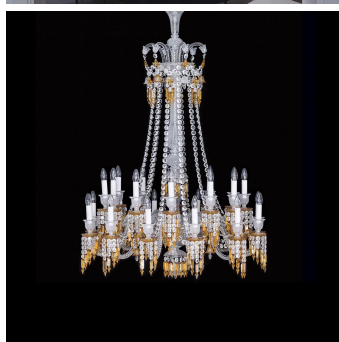

Zenith Charleston Chandelier Long

COLLECTION

BACCARAT

MATERIALS

Crystal Glass

COLOURS

Clear, Champagne, Red

DIMENSIONS

Size 1

Diameter: 26.38" (67cm)

Height: 44.49" (113cm)

Size 2

Diameter: 31.89" (81cm)

Height: 43.7" (111cm)

Size 3

Diameter: 39.37" (100cm)

Height: 53.15" (135cm)

Size 4

Diameter: 42.52" (108cm)

Height: 58.27" (148cm)

ADDITIONAL DETAILS

Maximum Drop: 1m including canopy and cable

Lamping: 8 x 40W E12 (Size 1), 12 x 40W E12 (Size 2), 18 x 40W E12 (Size 3), 24 x 40W E12 (Size 4)