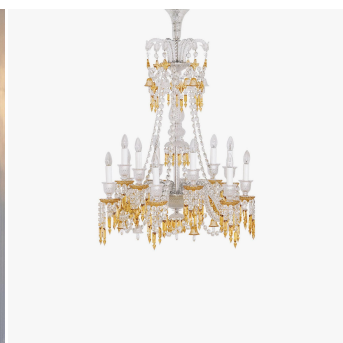

Zenith Charleston Chandelier Long

COLLECTION

BACCARAT

MATERIALS

Crystal Glass

COLOURS

Clear, Champagne, Red

DIMENSIONS

Size 1

Diameter: 26.38" (67cm)

Height: 44.49" (113cm)

Size 2

Diameter: 31.89" (81cm)

Height: 43.7" (111cm)

Size 3

Diameter: 39.37" (100cm)

Height: 53.15" (135cm)

Size 4

Diameter: 42.52" (108cm)

Height: 58.27" (148cm)

ADDITIONAL DETAILS

Maximum Drop: 1m including canopy and cable

Lamping: 8 x 40W E12 (Size 1), 12 x 40W E12 (Size 2), 18 x 40W E12 (Size 3), 24 x 40W E12 (Size 4)