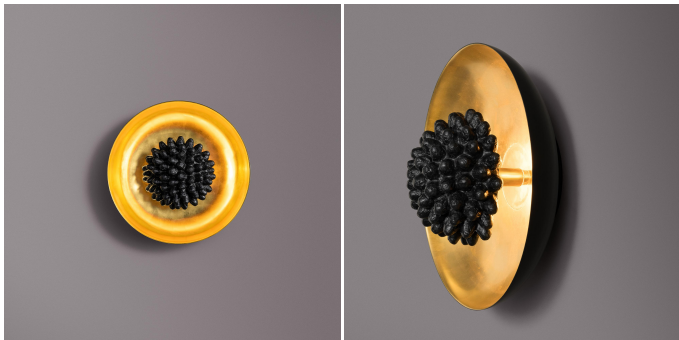

ADDITIONAL DETAILS

Lamping: E14 max 40W x 2

Each bronze piece is handmade. Imperfections and variances such as irregular textures and markings are expected.

Images on this website are for reference only and may not accurately represent finishes, as appearance can vary depending on screen resolution, display settings, and print output.