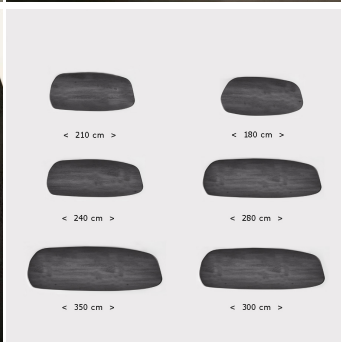

Size 1

Width: 70.87" (180cm)

Depth: 40.16" (102cm)

Height: 29.53" (75cm)

Size 2

Width: 82.68" (210cm)

Depth: 40.16" (102cm)

Height: 29.53" (75cm)

Size 3

Width: 94.49" (240cm)

Depth: 43.31" (110cm)

Height: 29.53" (75cm)

Size 4

Width: 110.24" (280cm)

Depth: 43.31" (110cm)

Height: 29.53" (75cm)

Seat Depth: 43.31" (110cm)

Size 5

Width: 118.11" (300cm)

Depth: 45.28" (115cm)

Height: 29.53" (75cm)

Size 6

Width: 137.8" (350cm)

Depth: 47.24" (120cm)

Height: 29.53" (75cm)

Images on this website are for reference only and may not accurately represent finishes, as appearance can vary depending on screen resolution, display settings, and print output.