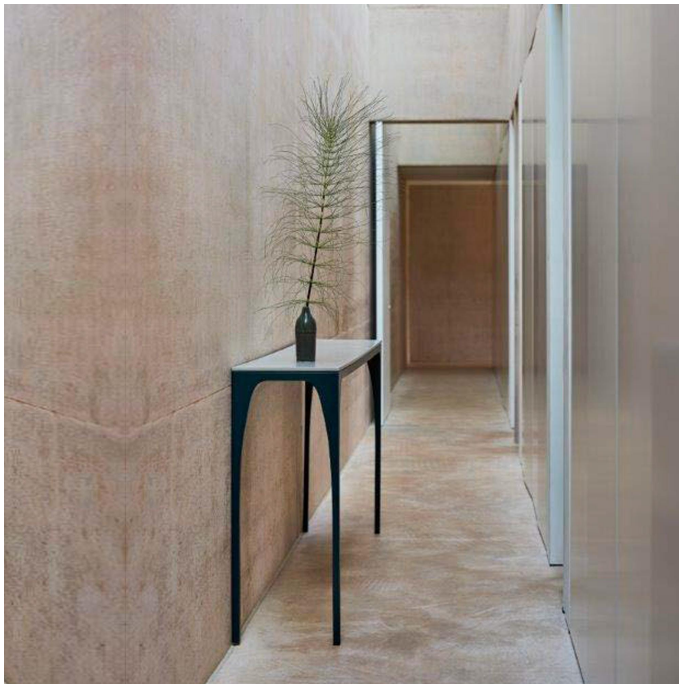

SOUTH HILL HOME

146 Dupont St.
Toronto, ON M5R 1V2

T 416.924.7224
E info@southhillhome.com

Willow Console

COLLECTION

OCHRE

MATERIALS

Metal, Wood

FINISHES

Granite Grey Steel, Lime Oak, Blackened Stained Oak

DIMENSIONS

Width: 70.87" (180cm)

Depth: 13.78" (35cm)

Height: 35.43" (90cm)

Images on this website are for reference only and may not accurately represent finishes, as appearance can vary depending on screen resolution, display settings, and print output.