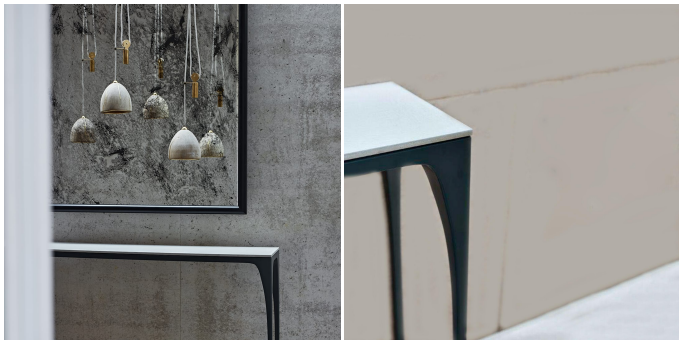

FINISHES

Granite Grey Steel, Lime Oak, Blackened Stained Oak

DIMENSIONS

Width: 70.87" (180cm)

Depth: 13.78" (35cm)

Height: 35.43" (90cm)

Images on this website are for reference only and may not accurately represent finishes, as appearance can vary depending on screen resolution, display settings, and print output.