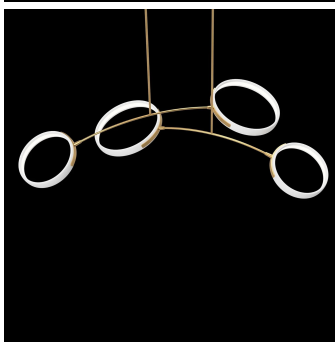

## Weighted Branch - Set of 2 Crossed

### ADDITIONAL DETAILS

Ring Size: Ø17.5" and 15"

Minimum Overall Height: 24"

Lamping: LED

Colour Temperature: 2400K, 2700K, 3000K, 4000K and 5000K