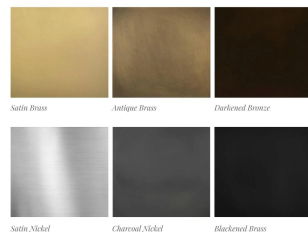

### COLOURS

Please enquire about Ted Bradley Porcelain colour options

### FINISHES

Satin Brass, Antique Brass, Blackened Brass, Darkened Bronze, Satin Nickel, Charcoal Nickel

#### Metal Finishes

Images on this website are for reference only and may not accurately represent finishes, as appearance can vary depending on screen resolution, display settings, and print output.

Handmade in Colorado