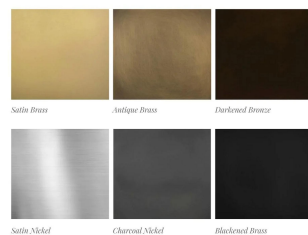

Please enquire about Ted Bradley Porcelain colour options

FINISHES

Satin Brass, Antique Brass, Blackened Brass, Darkened Bronze, Satin Nickel, Charcoal Nickel

DIMENSIONS

Width: 76" (193.04cm)

Depth: 29" (73.66cm)

Height: 19" (48.26cm)

CUSTOMIZABLE

This product is customizable. Please contact us to find out more about this product.

ADDITIONAL DETAILS

Ring Size: Ø17.5" and 15"

Minimum Overall Height: 22"

Lamping: LED

Colour Temperature: 2400K, 2700K, 3000K, 4000K and 5000K

Metal Finishes

Images on this website are for reference only and may not accurately represent finishes, as appearance can vary depending on screen resolution, display settings, and print output.

Handmade in Colorado