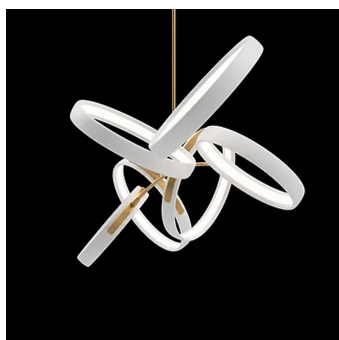

Weighted Branch - 6 Linear Nest

COLLECTION

TED BRADLEY

DESIGNER

TED BRADLEY

MATERIALS

Porcelain, Metal

COLOURS

Height: 19" (48.26cm)

CUSTOMIZABLE

This product is customizable. Please contact us to find out more about this product.

ADDITIONAL DETAILS

Ring Size: Ø17.5" and 15"

Minimum Overall Height: 22"

Lamping: LED

Colour Temperature: 2400K, 2700K, 3000K, 4000K and 5000K