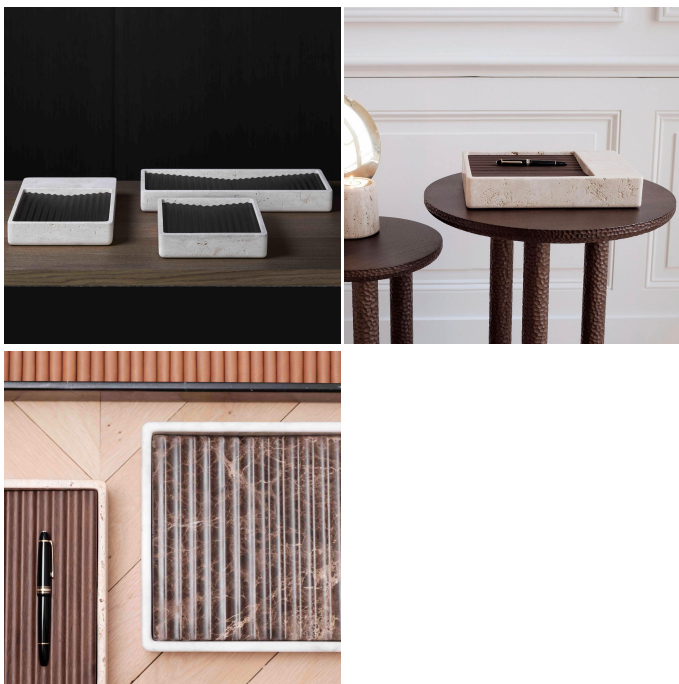

Size 3

Width: 14.96" (38cm)

Depth: 9.84" (25cm)

Height: 2.36" (6cm)

Images on this website are for reference only and may not accurately represent finishes, as appearance can vary depending on screen resolution, display settings, and print output.