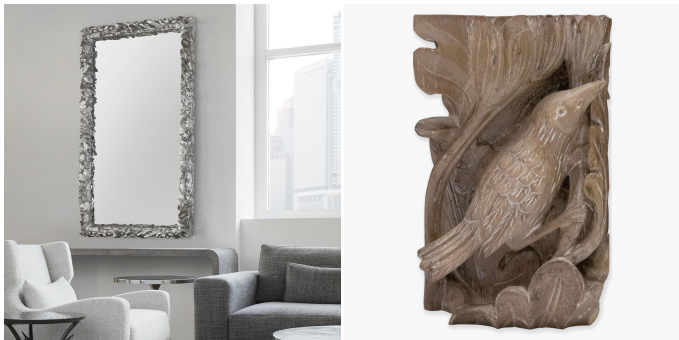

Walden Mirror - 242-01

COLLECTION

IRONIES

MATERIALS

Wood, Glass

FINISHES

Please enquire about available Wood finishes

DIMENSIONS

Width: 41" (104.14cm)

Depth: 4" (10.16cm)

Height: 65" (165.1cm)

Images on this website are for reference only and may not accurately represent finishes, as appearance can vary depending on screen resolution, display settings, and print output.