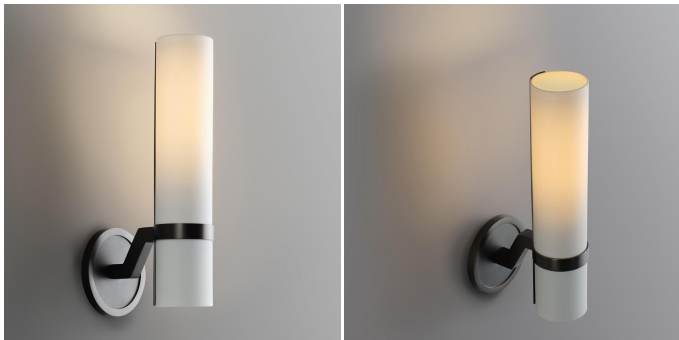

PRODUCT'S CERTIFICATION

This item is UL listed

Images on this website are for reference only and may not accurately represent finishes, as appearance can vary depending on screen resolution, display settings, and print output.