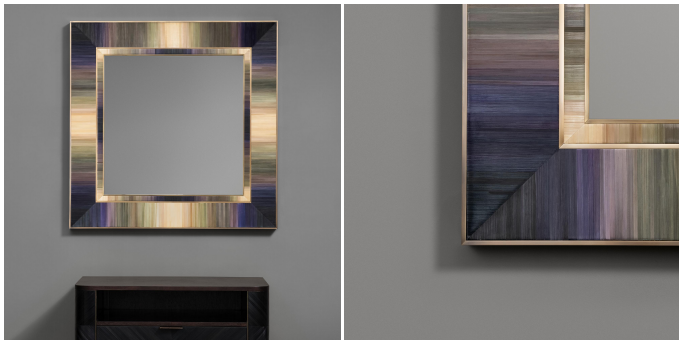

Images on this website are for reference only and may not accurately represent finishes, as appearance can vary depending on screen resolution, display settings, and print output.