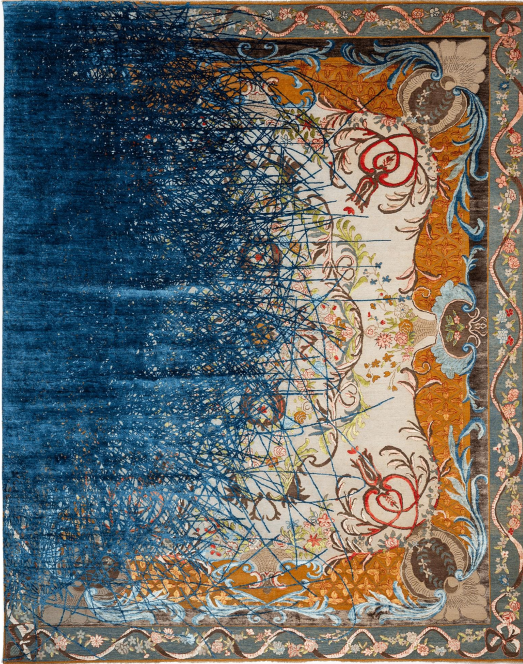

SOUTH HILL HOME

146 Dupont St.
Toronto, ON M5R 1V2

T 416.924.7224
E info@southhillhome.com

Images on this website are for reference only and may not accurately represent finishes, as appearance can vary depending on screen resolution, display settings, and print output.

Versaille Sidekick

COLLECTION

JAN KATH

DESIGNER

JAN KATH

MATERIALS

Wool, Silk, Nettle

CUSTOMIZABLE

This product is customizable. Please contact us to find out more about this product.

ADDITIONAL DETAILS

The Jan Kath collection can be ordered to your specifications. Please enquire about standard colour ways, custom sizes, custom colour and material compositions.