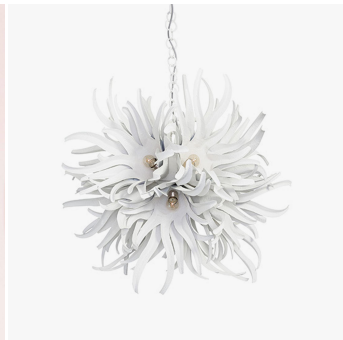

Urchin Ceiling Light - MCL61/MCL61S

COLLECTION

PORTA ROMANA

MATERIALS

Forged Steel

FINISHES

Bodu Gold, Bodu Silver, Flint White, Electric Blue

DIMENSIONS

Size 1

Diameter: 39.37" (100cm)

Height: 47.24" (120cm)

Size 2

Diameter: 28.74" (73cm)

Height: 36.61" (93cm)

CUSTOMIZABLE

This product is customizable. Please contact us to find out more about this product.

ADDITIONAL DETAILS

Canopy: Ø4.5" x H0.75" (11.5cm x 2cm)

Maximum Drop: 86.75" (220cm) including canopy, chain and fixture; 76" (193cm) including canopy, chain and fixture

Minimum Drop: 47.25" (120cm) including canopy, minimum chain possible and fixture; 36.5" (93cm) including

Cord: Braided fabric flex, colour based on finish

Lamping: 13 x Gold Tinted LED Filament Type G16 ½ Medium Base

Images on this website are for reference only and may not accurately represent finishes, as appearance can vary depending on screen resolution, display settings, and print output.