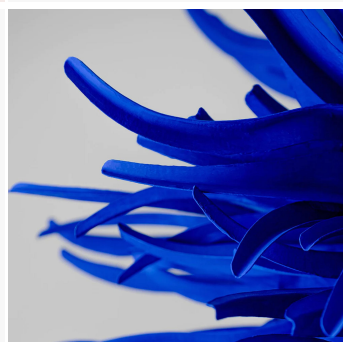

Images on this website are for reference only and may not accurately represent finishes, as appearance can vary depending on screen resolution, display settings, and print output.