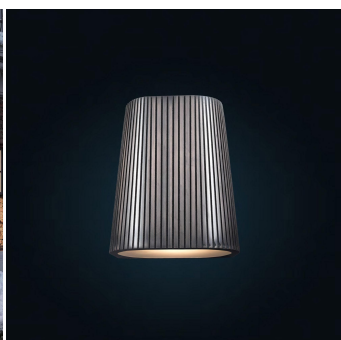

Images on this website are for reference only and may not accurately represent finishes, as appearance can vary depending on screen resolution, display settings, and print output.

Each piece is made with natural material and handmade. Imperfections and variances in scale and