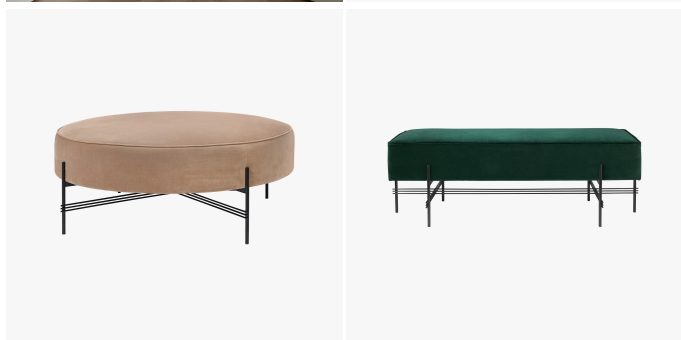

Please enquire about available Gubi Fabrics and Leathers

FINISHES

Black Semi Matt

DIMENSIONS

Size 1

Diameter: 23.62" (60cm)

Height: 16.54" (42cm)

Seat Height: 16.54" (42cm)

Size 2

Diameter: 43.31" (110cm)

Height: 16.54" (42cm)

Seat Height: 16.54" (42cm)

Size 3

Width: 49.21" (125cm)

Depth: 15.75" (40cm)

Height: 16.54" (42cm)

Seat Height: 16.54" (42cm)

CUSTOMIZABLE

This product is customizable. Please contact us to find out more about this product.

Images on this website are for reference only and may not accurately represent finishes, as appearance can vary depending on screen resolution, display settings, and print output.