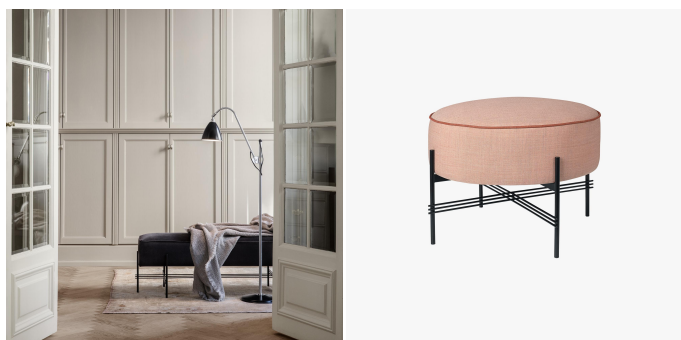

Size 2

Diameter: 43.31" (110cm)

Height: 16.54" (42cm)

Seat Height: 16.54" (42cm)

Size 3

Width: 49.21" (125cm)

Depth: 15.75" (40cm)

Height: 16.54" (42cm)

Seat Height: 16.54" (42cm)

CUSTOMIZABLE

This product is customizable. Please contact us to find out more about this product.

Images on this website are for reference only and may not accurately represent finishes, as appearance can vary depending on screen resolution, display settings, and print output.