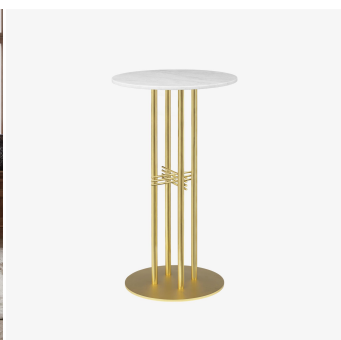

#### Size 1

Diameter: 31.5" (80cm)  
Height: 28.35" (72cm)

#### Size 4

Diameter: 59.06" (150cm)  
Height: 28.35" (72cm)

#### Size 5

Diameter: 31.5" (80cm)  
Height: 23.62" (60cm)

#### Size 6

Diameter: 43.31" (110cm)  
Height: 23.62" (60cm)

Images on this website are for reference only and may not accurately represent finishes, as appearance can vary depending on screen resolution, display settings, and print output.