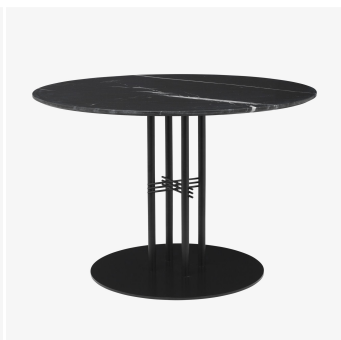

#### Size 1

Diameter: 31.5" (80cm)  
Height: 28.35" (72cm)

#### Size 4

Diameter: 59.06" (150cm)  
Height: 28.35" (72cm)

#### Size 5

Diameter: 31.5" (80cm)  
Height: 23.62" (60cm)

#### Size 6

Diameter: 43.31" (110cm)  
Height: 23.62" (60cm)

Images on this website are for reference only and may not accurately represent finishes, as appearance can vary depending on screen resolution, display settings, and print output.