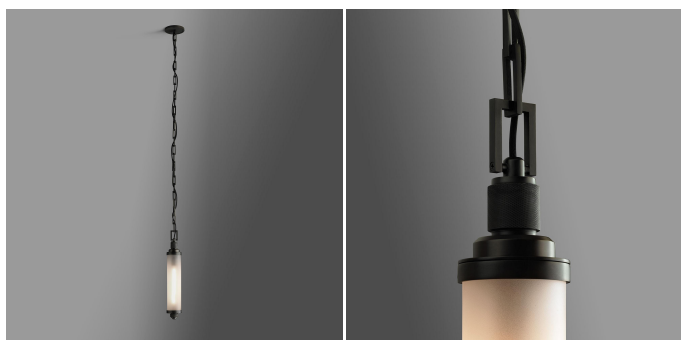

PRODUCT'S CERTIFICATION

This item is UL listed

Images on this website are for reference only and may not accurately represent finishes, as appearance can vary depending on screen resolution, display settings, and print output.