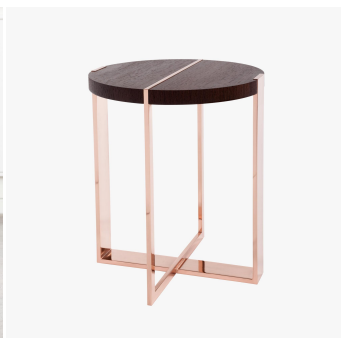

DIMENSIONS

Size 1

Diameter: 18" (45.72cm)

Height: 22" (55.88cm)

Size 2

Width: 18" (45.72cm)

Depth: 18" (45.72cm)

Height: 22" (55.88cm)