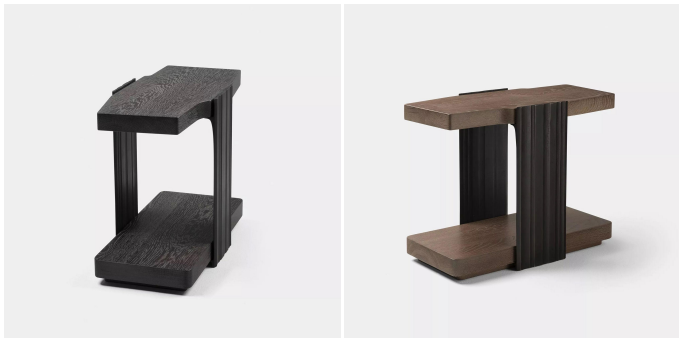

### MATERIALS

Cast Bronze, Wood

### DIMENSIONS

Width: 28.74" (73cm)

Depth: 14.57" (37cm)

Height: 19.69" (50cm)

Images on this website are for reference only and may not accurately represent finishes, as appearance can vary depending on screen resolution, display settings, and print output.