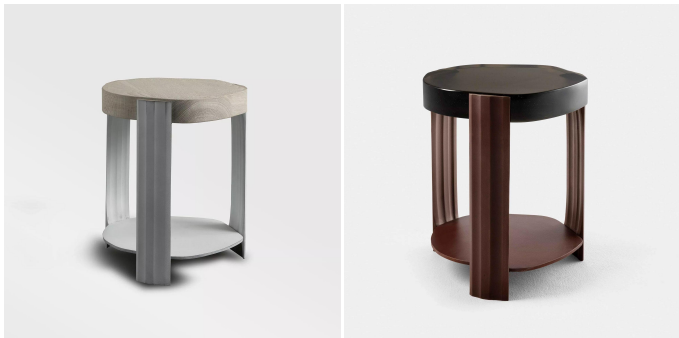

### MATERIALS

Cast Bronze, Cast Mineral, Wood

### DIMENSIONS

Diameter: 17.52" (44.5cm)

Height: 21.46" (54.5cm)

Images on this website are for reference only and may not accurately represent finishes, as appearance can vary depending on screen resolution, display settings, and print output.