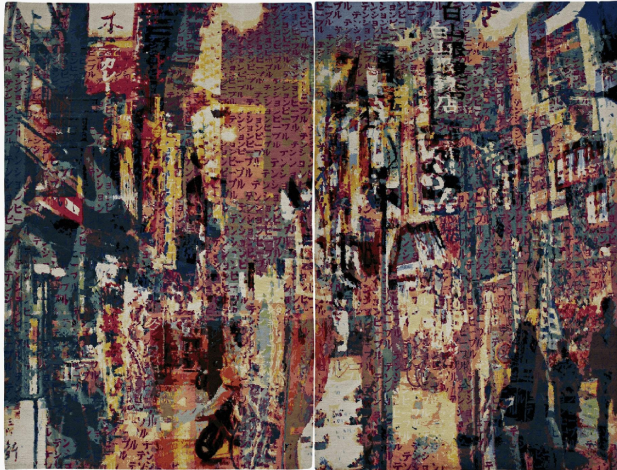

SOUTH HILL HOME

146 Dupont St.
Toronto, ON M5R 1V2

T 416.924.7224
E info@southhillhome.com

Images on this website are for reference only and may not accurately represent finishes, as appearance can vary depending on screen resolution, display settings, and print output.

Tokio 2a + b

COLLECTION

JAN KATH

DESIGNER

JAN KATH

MATERIALS

Wool, Silk, Nettle

CUSTOMIZABLE

This product is customizable. Please contact us to find out more about this product.

ADDITIONAL DETAILS

The Jan Kath collection can be ordered to your specifications. Please enquire about standard colour ways, custom sizes, custom colour and material compositions.