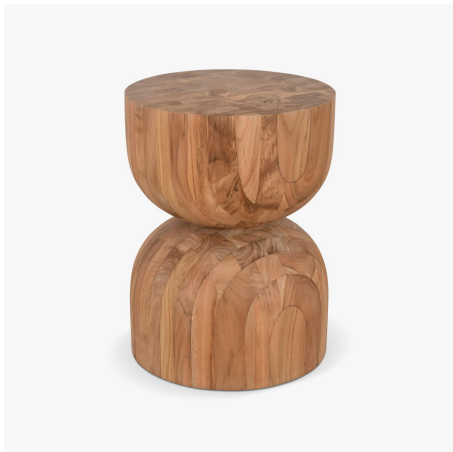

Tiempo Side Table - 447-10

COLLECTION

IRONIES

MATERIALS

Solid Laminated Teak

DIMENSIONS

Diameter: 15" (38.1cm)

Height: 20" (50.8cm)