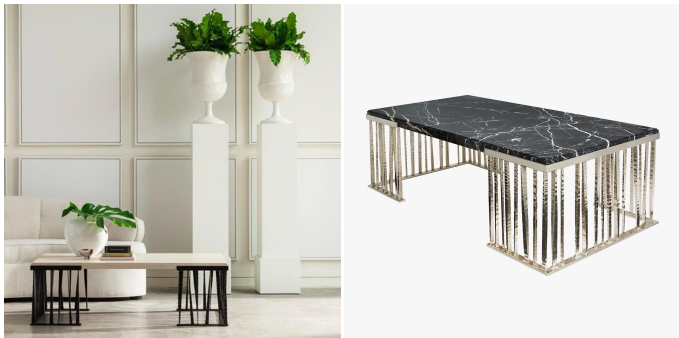

CUSTOMIZABLE

This product is customizable. Please contact us to find out more about this product.

Images on this website are for reference only and may not accurately represent finishes, as appearance can vary depending on screen resolution, display settings, and print output.