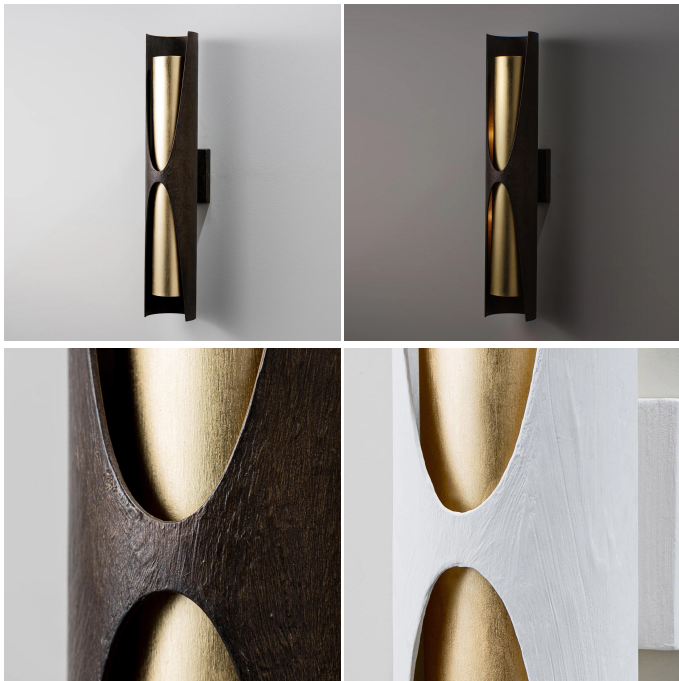

PRODUCT'S CERTIFICATION

This item is UL listed

Images on this website are for reference only and may not accurately represent finishes, as appearance can vary depending on screen resolution, display settings, and print output.