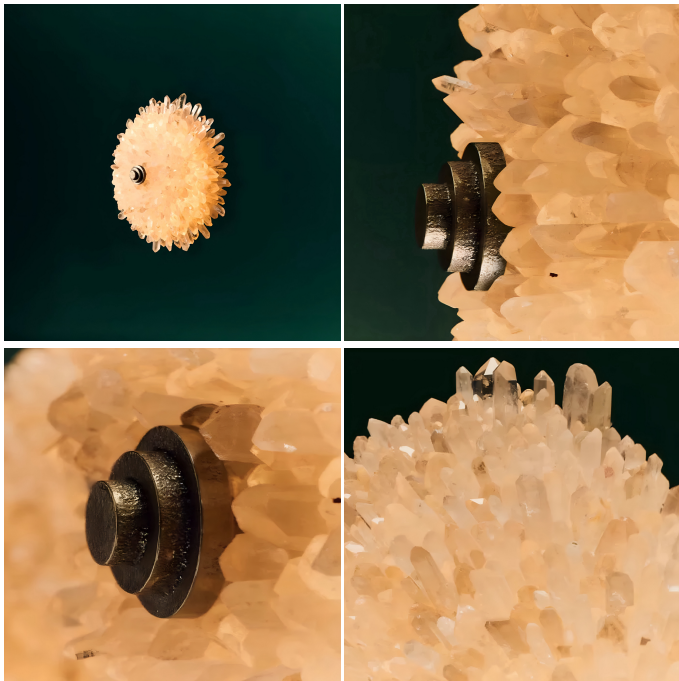

PRODUCT'S CERTIFICATION

Please enquire. Contact us

Images on this website are for reference only and may not accurately represent finishes, as appearance can vary depending on screen resolution, display settings, and print output.