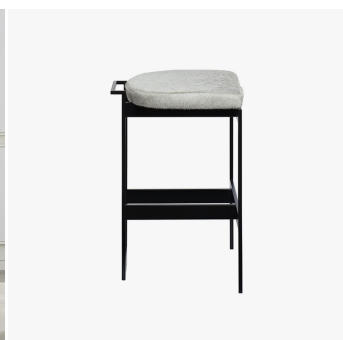

Tenor Stool - 8891/8892

COLLECTION

POWELL & BONNELL

MATERIALS

Metal, Leather, Fabric

COLOURS

Please enquire about available Leather and Fabric options

FINISHES

Please enquire about available Plated Steel and Powder Coat finishes

DIMENSIONS

Size 1

Width: 20" (50.8cm)
Depth: 17.25" (43.81cm)
Height: 29" (73.66cm)

Size 2

Width: 20" (50.8cm)
Depth: 17.25" (43.81cm)
Height: 26" (66.04cm)