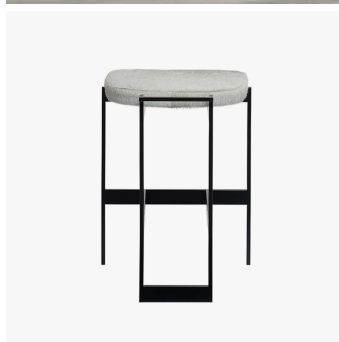

Tenor Stool - 8891/8892

COLLECTION

POWELL & BONNELL

MATERIALS

Metal, Leather, Fabric

COLOURS

Please enquire about available Leather and Fabric options

FINISHES

Please enquire about available Plated Steel and Powder Coat finishes

DIMENSIONS

Size 1

Width: 20" (50.8cm)
Depth: 17.25" (43.81cm)
Height: 29" (73.66cm)

Size 2

Width: 20" (50.8cm)
Depth: 17.25" (43.81cm)
Height: 26" (66.04cm)

CUSTOMIZABLE

This product is customizable. Please contact us to find out more about this product.

ADDITIONAL DETAILS

COM Requirement: 1 yd, 54" plain

COL Requirement: 18 sq. ft