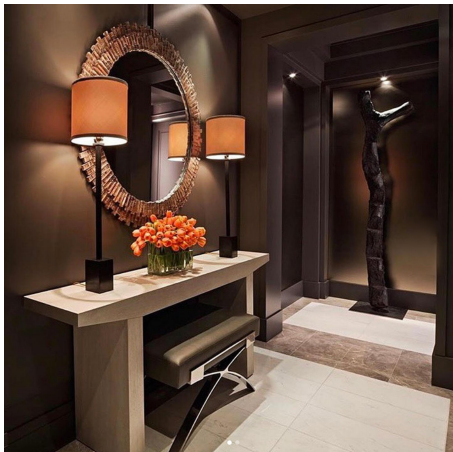

Temple Gate Console - 9653

COLLECTION

POWELL & BONNELL

MATERIALS

Wood, Lacquer

FINISHES

Please enquire about Standard and Premium Wood or Lacquer finishes

DIMENSIONS

Width: 70" (177.8cm)

Depth: 18" (45.72cm)

Height: 30" (76.2cm)

CUSTOMIZABLE

This product is customizable. Please contact us to find out more about this product.

Images on this website are for reference only and may not accurately represent finishes, as appearance can vary depending on screen resolution, display settings, and print output.