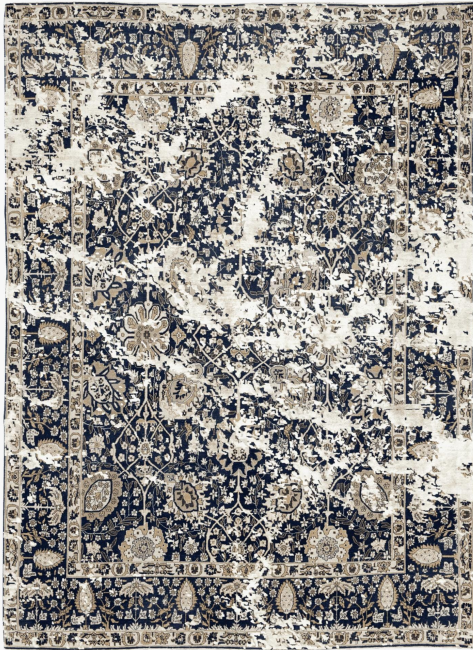

SOUTH HILL HOME

146 Dupont St.
Toronto, ON M5R 1V2

T 416.924.7224
E info@southhillhome.com

Tabriz Park Riverside Sky

COLLECTION

JAN KATH

DESIGNER

JAN KATH

MATERIALS

Wool, Silk, Nettle

CUSTOMIZABLE

This product is customizable. Please contact us to find out more about this product.

ADDITIONAL DETAILS

The Jan Kath collection can be ordered to your specifications. Please enquire about standard colour ways, custom sizes, custom colour and material compositions.

Images on this website are for reference only and may not accurately represent finishes, as appearance can vary depending on screen resolution, display settings, and print output.