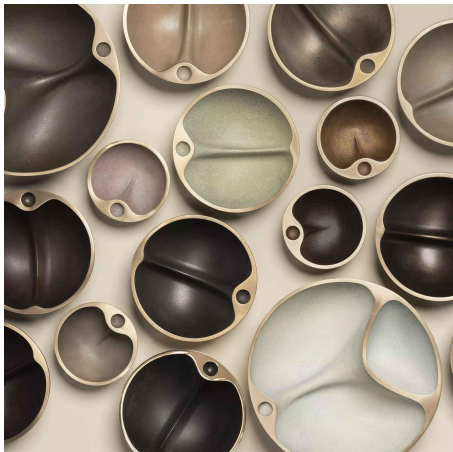

FINISHES

Please enquire about Refractory Cast Bronze finishes

DIMENSIONS

Diameter: 12.99" (33cm)

Height: 4.25" (10.8cm)

Images on this website are for reference only and may not accurately represent finishes, as appearance can vary depending on screen resolution, display settings, and print output.