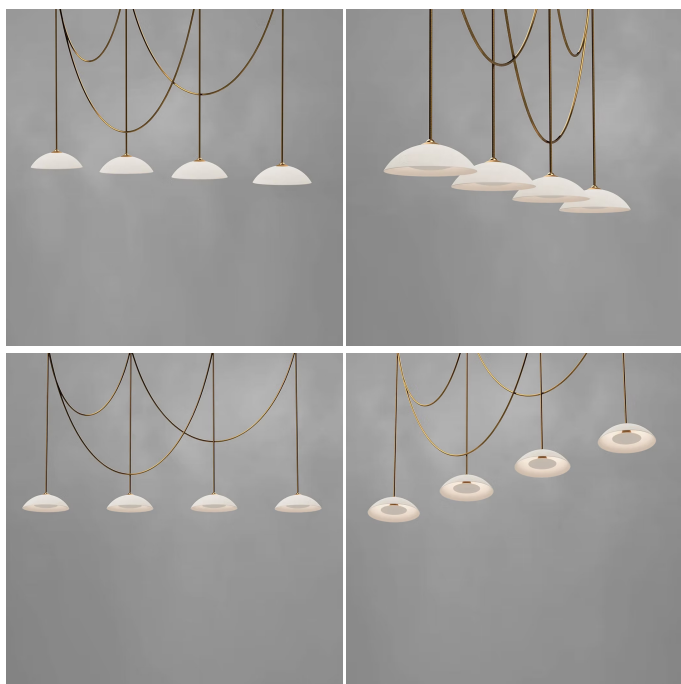

## Swag Pendants - Set of 4 Linear Flat Domes

### DIMENSIONS

Length: 89" (226.06cm)

Width: 14" (35.56cm)

### ADDITIONAL DETAILS

Ring Size: Ø22", 18", 14", 12", 10" and 8" available

Lamping: LED

Colour Temperature: 2400K, 2700K, 3000K, 4000K  
and 5000K

Sloped ceiling versions available

Images on this website are for reference only and may not accurately represent finishes, as appearance can vary depending on screen resolution, display settings, and print output.