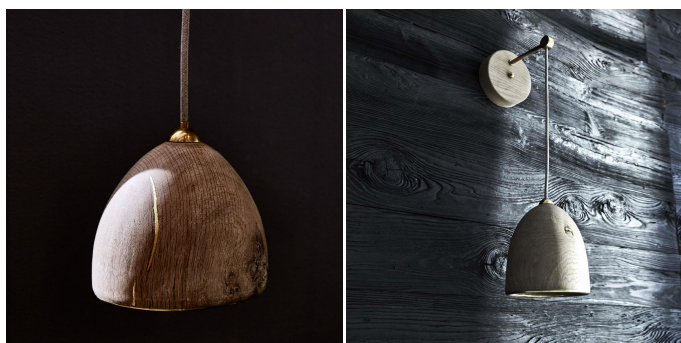

Surya Wall Light

COLLECTION

OCHRE

MATERIALS

Wood, Metal, Textile

FINISHES

Turned Green Oak, Gold Leaf, Polished Brass

DIMENSIONS

Depth: 9.65" (24.5cm)

Diameter: 6.69" (17cm)

Height: 6.69" (17cm)

Overall Height: 23.62" (60cm)

ADDITIONAL DETAILS

Backplate dimensions: Ø5.5" x 1.5" (13.5cm x 3.5cm)

Shade: Ø6" x 7" (15cm x 17cm)

Lamping: 1 x 8.5 W LED Golf Ball bulb included ; E12 bulb holder

Dimmable

Images on this website are for reference only and may not accurately represent finishes, as appearance can vary depending on screen resolution, display settings, and print output.

As the green oak shade gradually air dries and adjusts to its new environment, some splits will likely appear in the wood. An organic material was selected intentionally and any knots or fissures are not deemed detrimental to the look of the product but part of its nature and charm