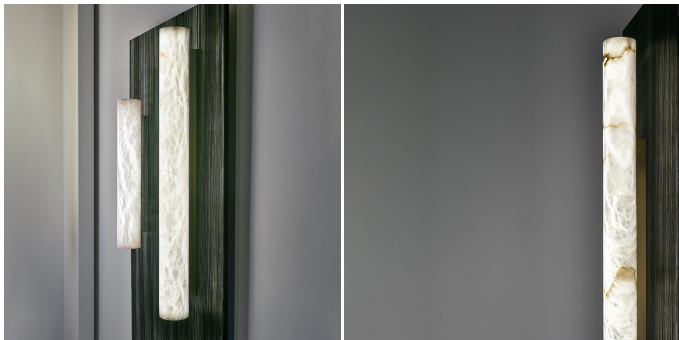

Sumatra AF

COLLECTION

ATELIER ALAIN ELLOUZ

MATERIALS

Stone, Metal

COLOURS

Alabaster

FINISHES

Antique Brass, Chrome

DIMENSIONS

Size 1

Depth: 4.17" (10.6cm)

Diameter: 3.15" (8cm)

Height: 19.69" (50cm)

Size 2

Depth: 4.17" (10.6cm)

Diameter: 3.15" (8cm)

Height: 31.5" (80cm)

Size 3

Depth: 4.17" (10.6cm)

Diameter: 3.15" (8cm)

Height: 47.24" (120cm)

Images on this website are for reference only and may not accurately represent finishes, as appearance can vary depending on screen resolution, display settings, and print output.

ADDITIONAL DETAILS

Alabaster is a natural material and as a result each piece is unique

Lamping: 9.6W LED strip

Colour Temperature: 2700K, 3000K

Dimmable

PRODUCT'S CERTIFICATION

Please enquire. Contact us