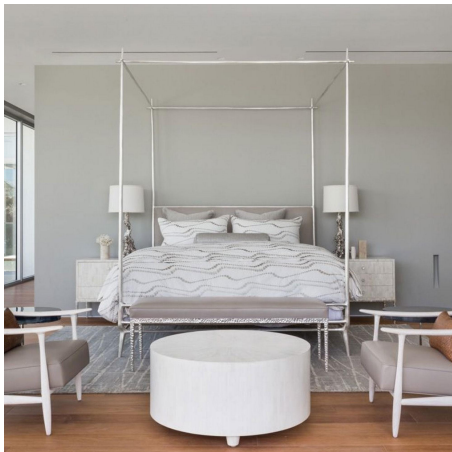

Strider Bed - 123-02

COLLECTION

IRONIES

MATERIALS

Metal, Fabric, Leather

FINISHES

Light Patina, Dark Patina, Semi-Polished Aluminum,
Painted Bronze, Metal Leaf Silver, Black, White

DIMENSIONS

Size 1

Width: 79" (200.66cm)

Depth: 92.5" (234.95cm)

Height: 102" (259.08cm)

Size 2

Width: 83" (210.82cm)

Depth: 55.5" (140.97cm)

Height: 102" (259.08cm)

Size 3

Width: 67" (170.18cm)

Depth: 55.5" (140.97cm)

Height: 102" (259.08cm)

Images on this website are for reference only and may not accurately represent finishes, as appearance can vary depending on screen resolution, display settings, and print output.

CUSTOMIZABLE

This product is customizable. Please contact us to find out more about this product.

ADDITIONAL DETAILS

Footboard and siderail height: 17.5" (44.45m)

Mattress slat height: 12" (30.48cm)

Headboard height: 51" (129.54cm)