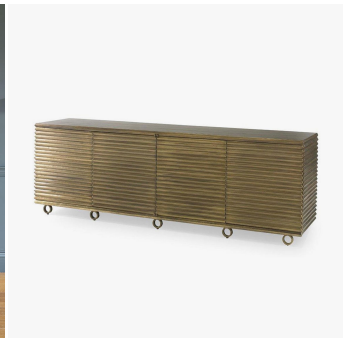

Storm Cabinet

COLLECTION

JULIAN CHICHESTER

DESIGNER

JULIAN CHICHESTER

MATERIALS

Metal, Glass, Wood

COLOURS

Eglomise, Aged Mirror

FINISHES

Aged Brass, Variegated Nickel, Sycamore

DIMENSIONS

Size 1

Width: 43.5" (110.49cm)

Depth: 19.75" (50.17cm)

Height: 29.5" (74.93cm)

Size 2

Width: 87" (220.98cm)

Depth: 21.5" (54.61cm)

Height: 30" (76.2cm)