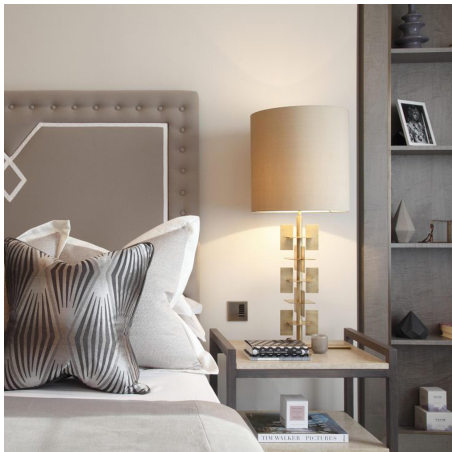

PRODUCT'S CERTIFICATION

This item is UL listed

Images on this website are for reference only and may not accurately represent finishes, as appearance can vary depending on screen resolution, display settings, and print output.