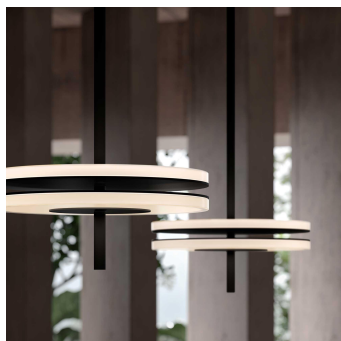

PRODUCT'S CERTIFICATION

Please enquire. Contact us

Images on this website are for reference only and may not accurately represent finishes, as appearance can vary depending on screen resolution, display settings, and print output.