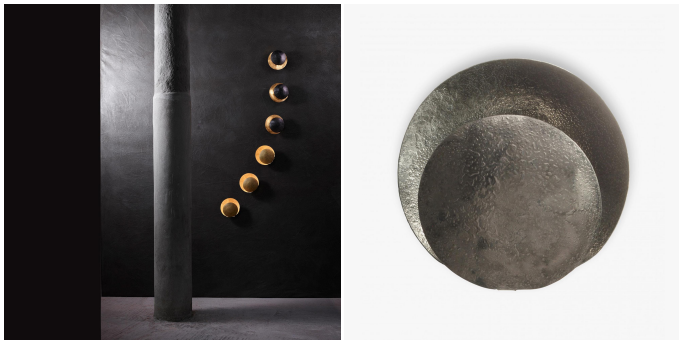

PRODUCT'S CERTIFICATION

This item is UL listed

Images on this website are for reference only and may not accurately represent finishes, as appearance can vary depending on screen resolution, display settings, and print output.