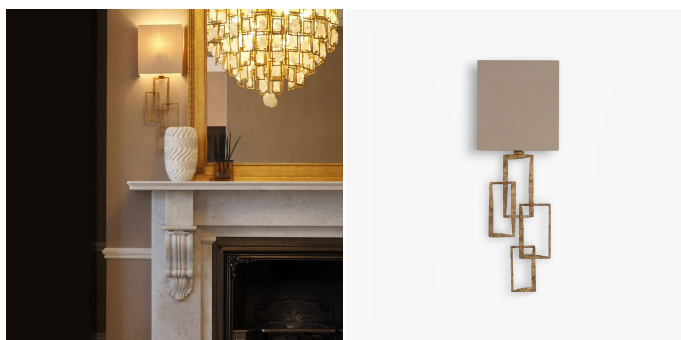

Small Salperton Wall Light - TWL56S

COLLECTION

PORTA ROMANA

MATERIALS

Forged Steel

COLOURS

Please enquire about available Porta Romana Shade Linings and Colours

FINISHES

Aged Plaster, Bronzed, Decayed Gold, Decayed Silver, Plaster White, White Gold

DIMENSIONS

Width: 9.02" (22.9cm)

Depth: 3.74" (9.5cm)

Height: 26.18" (66.5cm)

CUSTOMIZABLE

This product is customizable. Please contact us to find out more about this product.

ADDITIONAL DETAILS

Shade: 9" Open Back Rectangle

Backplate Dimensions: Ø4.5" (11.5cm)

Lamping: 1 x T-4 G-9 Lamp

Suitable for wet rooms

Please enquire about custom and alternative finishes

PRODUCT'S CERTIFICATION