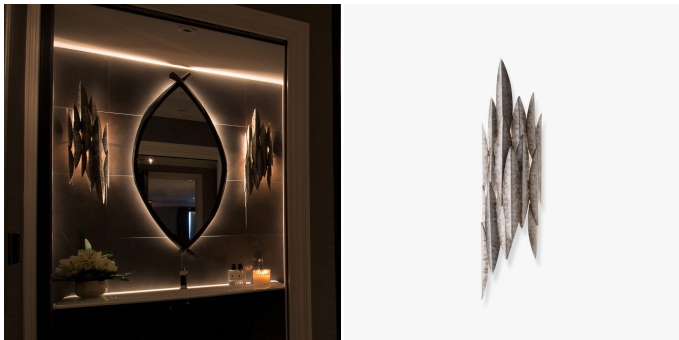

PRODUCT'S CERTIFICATION

This item is UL listed

Images on this website are for reference only and may not accurately represent finishes, as appearance can vary depending on screen resolution, display settings, and print output.