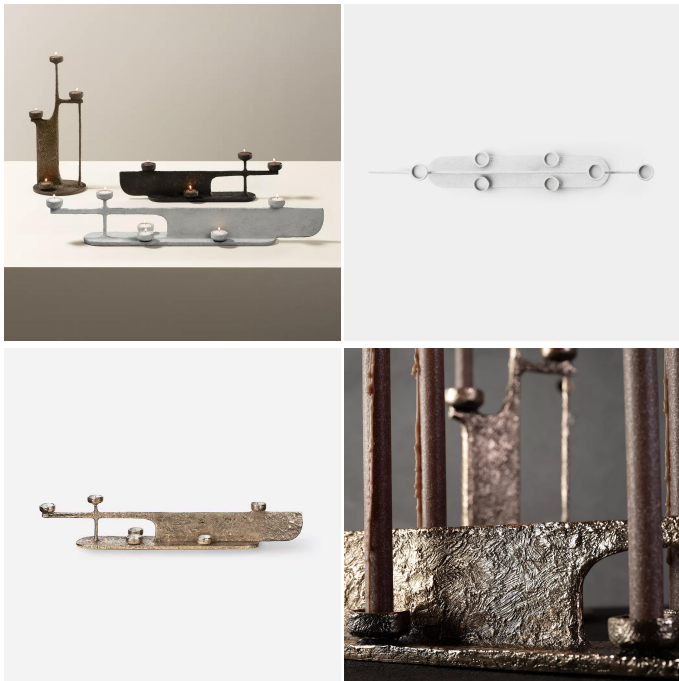

Sloop Candle Holder No. 1

COLLECTION

REFRACTORY

MATERIALS

Cast Bronze

FINISHES

Please enquire about Refractory Cast Bronze finishes

DIMENSIONS

Width: 33.27" (84.5cm)

Depth: 5.51" (14cm)

Height: 6.5" (16.5cm)

Images on this website are for reference only and may not accurately represent finishes, as appearance can vary depending on screen resolution, display settings, and print output.