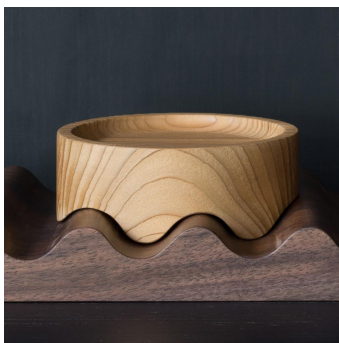

FINISHES

Polished Brass, Walnut, Brushed Cedar

DIMENSIONS

Width: 19.37" (49.2cm)

Depth: 13.78" (35cm)

Height: 1.77" (4.5cm)

Images on this website are for reference only and may not accurately represent finishes, as appearance can vary depending on screen resolution, display settings, and print output.