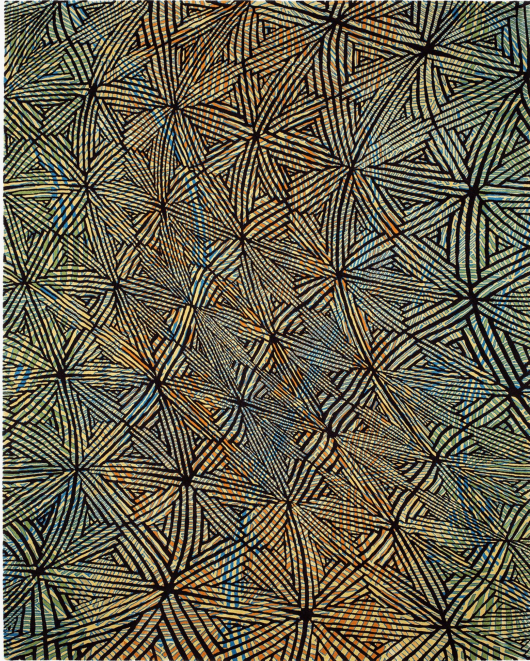

SOUTH HILL HOME

146 Dupont St.
Toronto, ON M5R 1V2

T 416.924.7224
E info@southhillhome.com

Images on this website are for reference only and may not accurately represent finishes, as appearance can vary depending on screen resolution, display settings, and print output.

Sfpot 2

COLLECTION

JAN KATH

DESIGNER

JAN KATH

MATERIALS

Wool, Silk, Nettle

CUSTOMIZABLE

This product is customizable. Please contact us to find out more about this product.

ADDITIONAL DETAILS

The Jan Kath collection can be ordered to your specifications. Please enquire about standard colour ways, custom sizes, custom colour and material compositions.