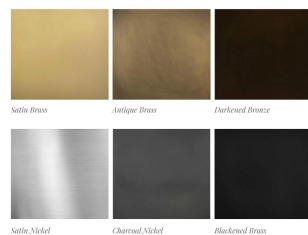

Metal Finishes

Images on this website are for reference only and may not accurately represent finishes, as appearance can vary depending on screen resolution, display settings, and print output.