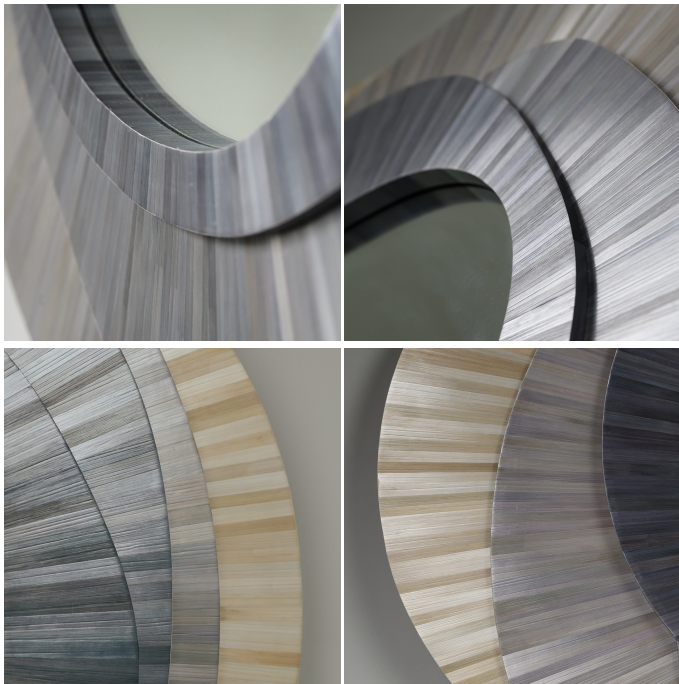

Selena Mirror

COLLECTION

MUSE DESIGN

MATERIALS

Straw, Mirror

DIMENSIONS

Width: 45.08" (114.5cm)

Depth: 1.34" (3.4cm)

Height: 39.17" (99.5cm)

ADDITIONAL DETAILS

Straw marquetry is interchangeable with the Helios mirror

Each piece is made with natural material and handmade. Imperfections and variances in scale and look are expected.