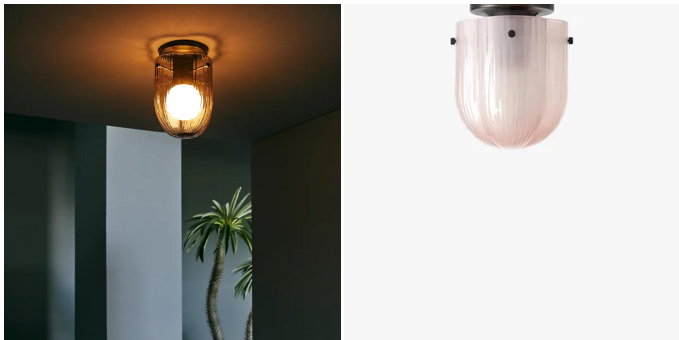

PRODUCT'S CERTIFICATION

This item is UL listed

Images on this website are for reference only and may not accurately represent finishes, as appearance can vary depending on screen resolution, display settings, and print output.