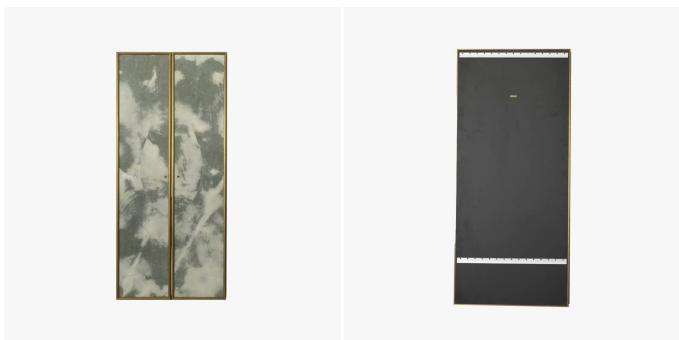

Images on this website are for reference only and may not accurately represent finishes, as appearance can vary depending on screen resolution, display settings, and print output.