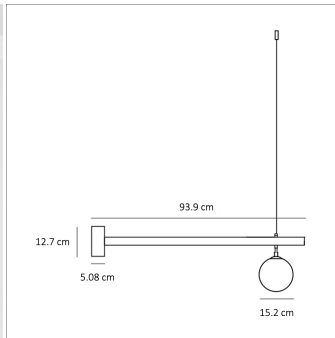

Width: 36.97" (93.9cm)

CUSTOMIZABLE

This product is customizable. Please contact us to find out more about this product.

ADDITIONAL DETAILS

Weight: 3.5 KGS

Lamping:

1 Type E27 Medium Base
3W - 5W LED, Warm White
CE Certified, Voltage 220V - 240V
Dimmable upon request