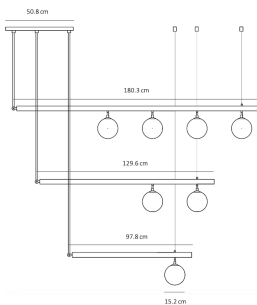

Width: 75.87" (192.7cm)

CUSTOMIZABLE

This product is customizable. Please contact us to find out more about this product.

ADDITIONAL DETAILS

Weight: 15 KGS

Lamping:

7 Type E27 Medium Base
3W - 5W LED, Warm White
CE Certified, Voltage 220V - 240V
Dimmable upon request

Custom Lengths:

Min. Length - 114.3 cm

Includes Up To - 182.8 cm

Images on this website are for reference only and may not accurately represent finishes, as appearance can vary depending on screen resolution, display settings, and print output.