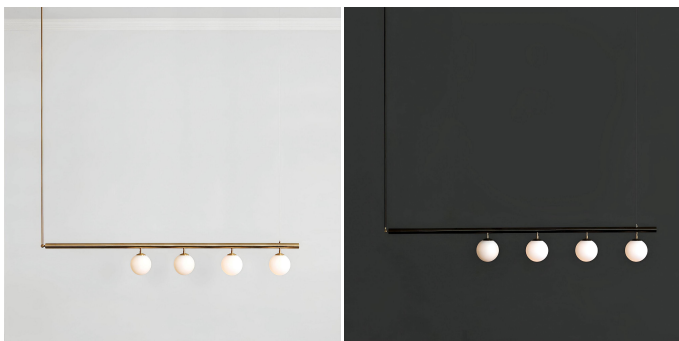

Custom Lengths:

Min. Length - 63.5 cm
Includes Up To - 182.8 cm

Images on this website are for reference only and may not accurately represent finishes, as appearance can vary depending on screen resolution, display settings, and print output.