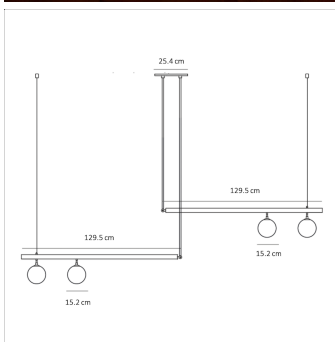

Width: 97.13" (246.7cm)

CUSTOMIZABLE

This product is customizable. Please contact us to find out more about this product.

ADDITIONAL DETAILS

Weight: 8 KGS

Lamping:

4 Type E27 Medium Base
3W - 5W LED, Warm White
CE Certified, Voltage 220V - 240V
Dimmable upon request

Custom Lengths:

Min. Length - 114.3 cm

Includes Up To - 182.8 cm

Images on this website are for reference only and may not accurately represent finishes, as appearance can vary depending on screen resolution, display settings, and print output.